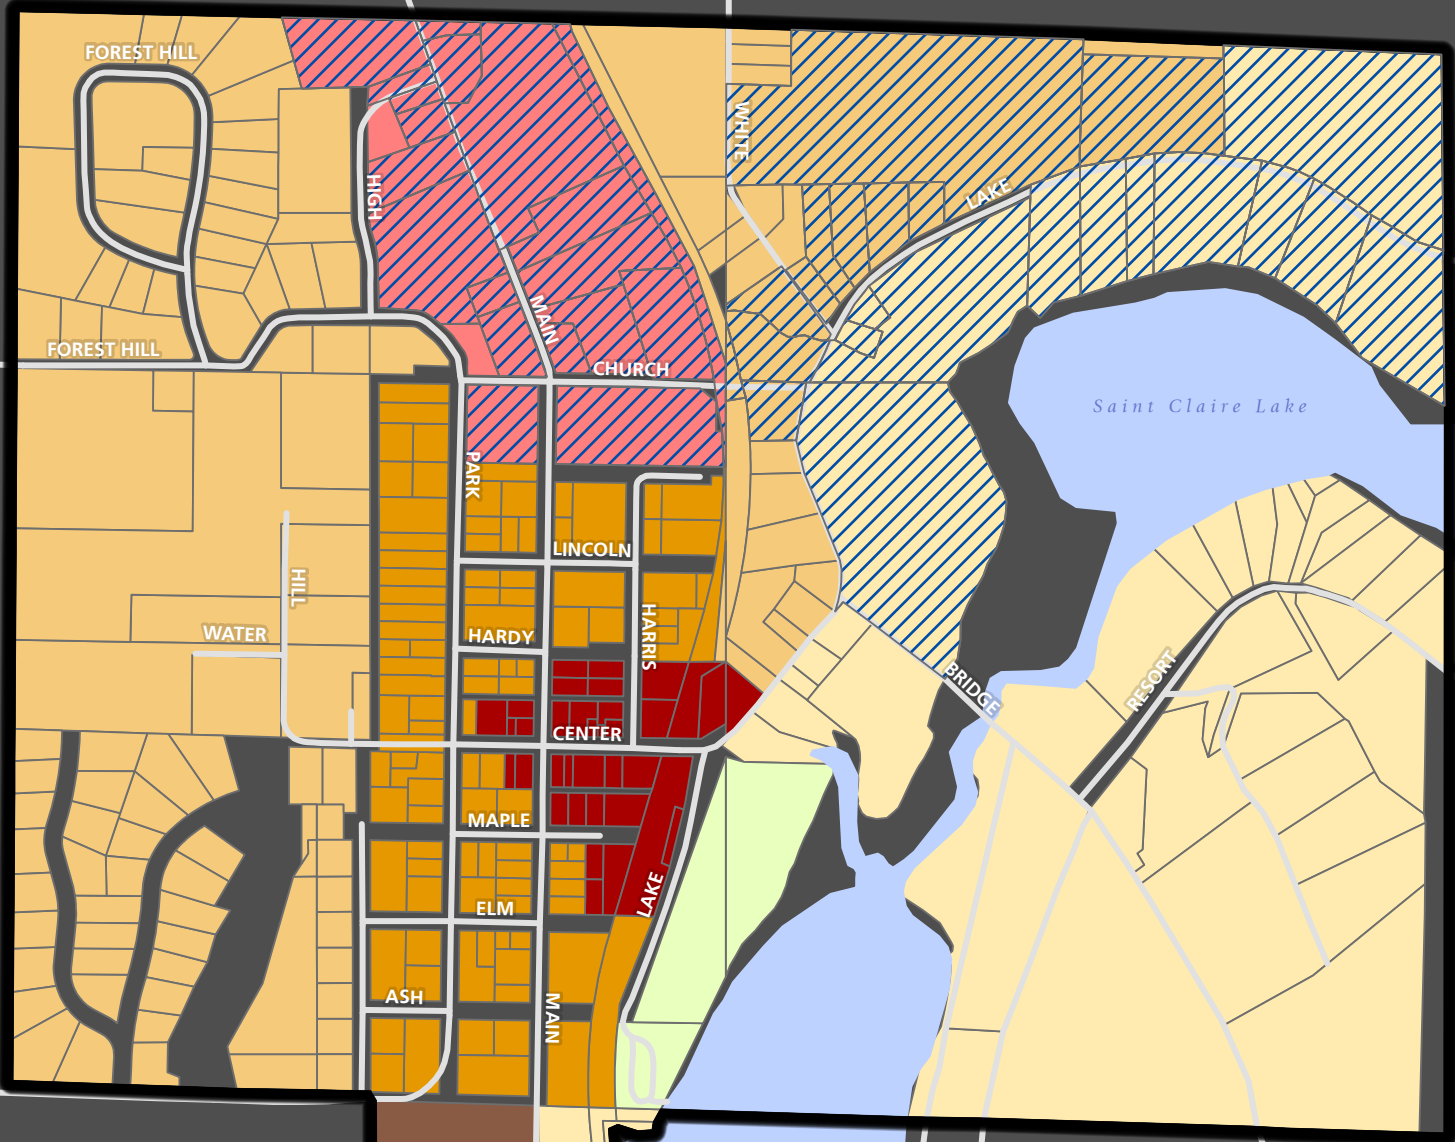

# Village of Ellsworth Zoning Map

**Ellsworth Zoning**

- R-1: Low Density Residential
- R-2: General Residential
- R-3: Village Residential
- R-4: Mixed Residential
- C-1: Village Commercial
- C-2: General Commercial
- REC: Recreation
- Breezeway Overlay